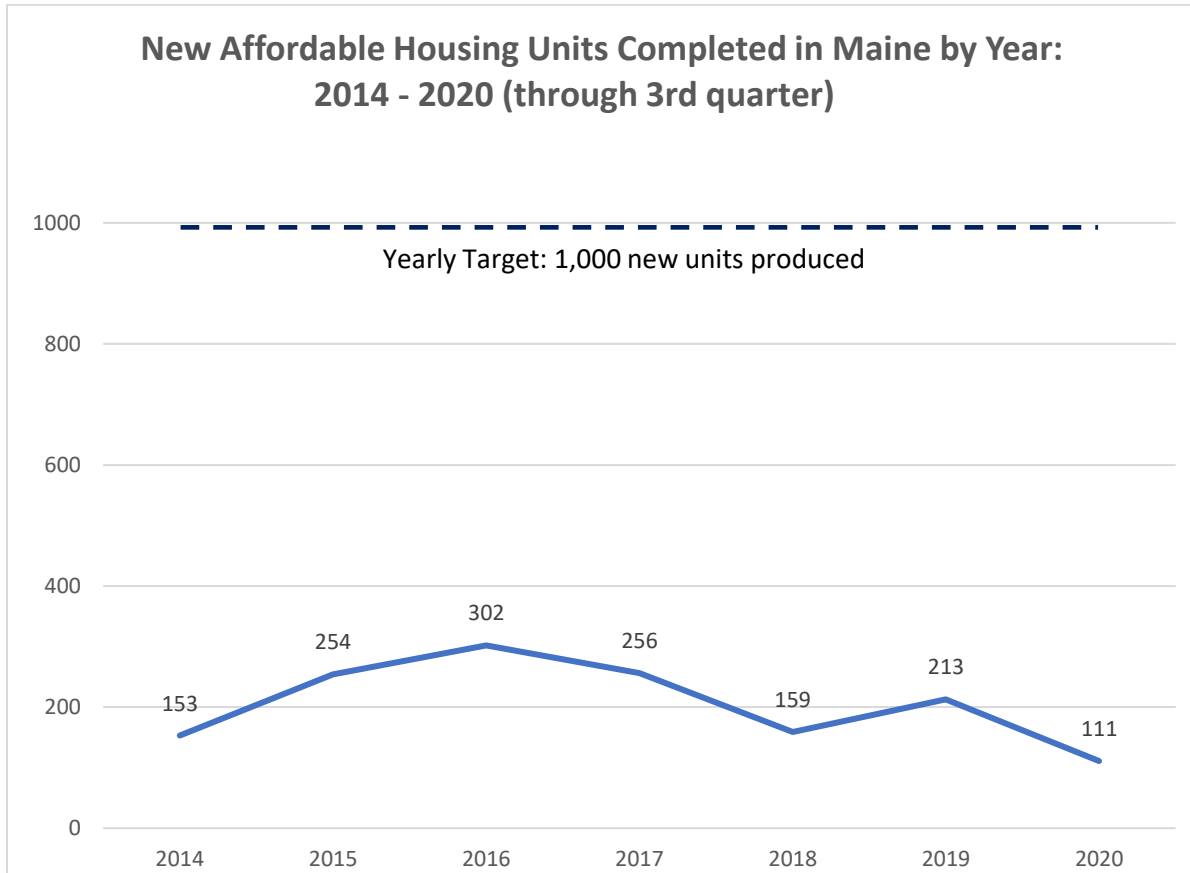

MAINE AFFORDABLE HOUSING COALITION

Source: Maine State Housing Authority

**Average annual production: 215 new affordable units**